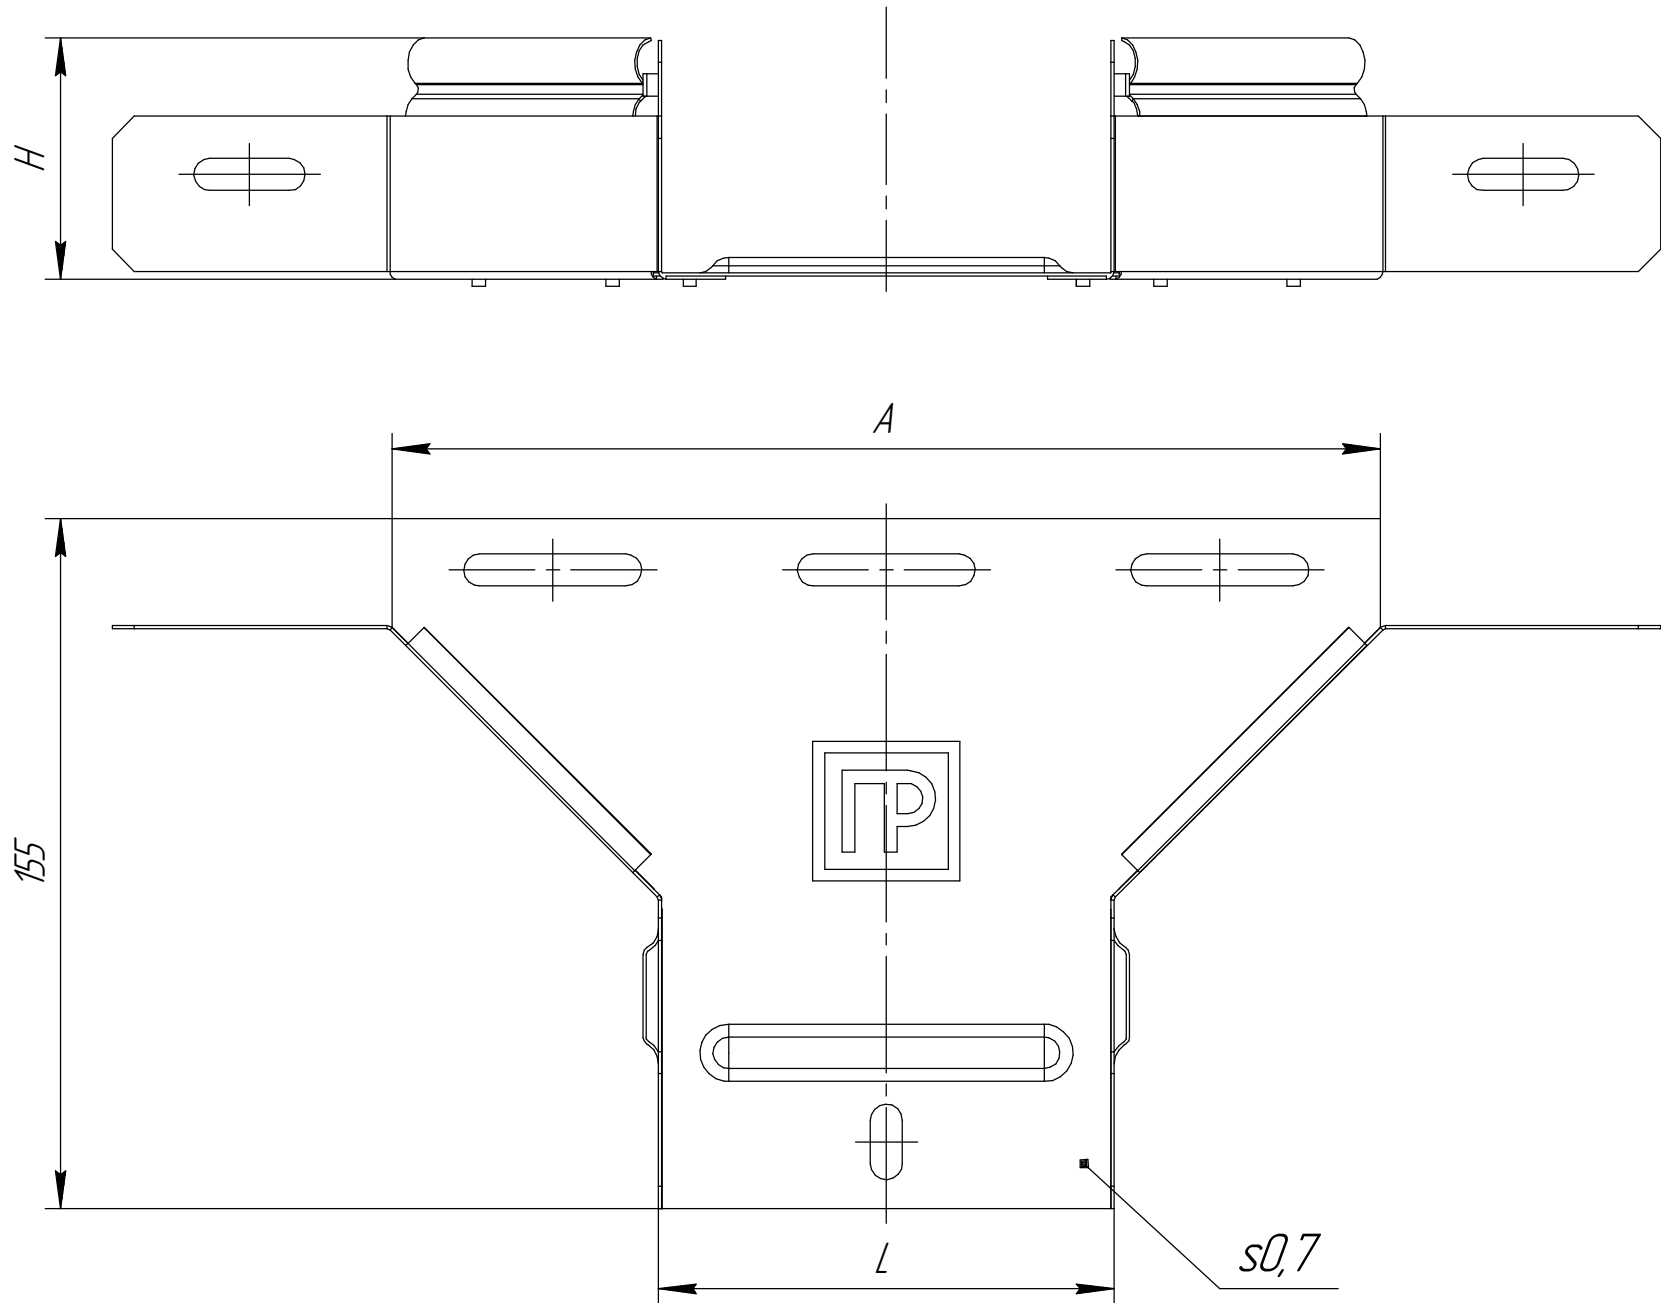

# Ответвитель горизонтальный Стандарт Промрукав

ПромрукаВ

Русский производитель электрики

<i>Типоразмер АxН, мм</i>	<i>L, мм</i>	<i>Артикул SZ</i>	<i>Артикул HDZ</i>	<i>Артикул AISI 304</i>	<i>Артикул AISI 316</i>	<i>Артикул AISI 409</i>	<i>Артикул RAL</i>	<i>Количество в упаковке, шт.</i>
50x50	150	PR16.8291	PR16.1318	PR16.2627	PR16.2675	PR16.2702	–	1
100x50	200	PR16.8293	PR16.1301	PR16.2629	PR16.2658	PR16.2688	–	1
100x80	200	PR16.8295	PR16.1302	PR16.2630	PR16.2659	PR16.2689	–	1
100x100	200	PR16.8297	PR16.1300	PR16.2628	PR16.2657	PR16.2687	–	1
150x50	250	PR16.8299	PR16.1304	PR16.2632	PR16.2661	PR16.2691	–	1
150x80	250	PR16.8301	PR16.1305	PR16.2633	PR16.2662	PR16.2692	–	1
150x100	250	PR16.8303	PR16.1303	PR16.2631	PR16.2660	PR16.2690	–	1
200x50	300	PR16.8305	PR16.1307	PR16.2635	PR16.2664	PR16.2694	–	1
200x80	300	PR16.8308	PR16.1308	PR16.2636	PR16.2665	PR16.2695	–	1
200x100	300	PR16.8310	PR16.1306	PR16.2634	PR16.2663	PR16.2693	–	1
300x50	400	PR16.8313	PR16.1310	PR16.2638	PR16.2667	PR16.2697	–	1
300x80	400	PR16.8315	PR16.1311	PR16.2639	PR16.2668	PR16.2698	–	1
300x100	400	PR16.8317	PR16.1309	PR16.2637	PR16.2666	PR16.2696	–	1
400x50	500	PR16.8319	PR16.1313	PR16.2641	PR16.2670	PR16.2700	–	1
400x80	500	PR16.8321	PR16.1314	PR16.2642	PR16.2671	PR16.2701	–	1
400x100	500	PR16.8323	PR16.1312	PR16.2640	PR16.2669	PR16.2699	–	1
500x50	600	PR16.8325	PR16.1316	PR16.2644	PR16.2673	PR16.2704	–	1
500x80	600	PR16.8328	PR16.1317	PR16.2645	PR16.2674	PR16.2705	–	1
500x100	600	PR16.8330	PR16.1315	PR16.2643	PR16.2672	PR16.2703	–	1
600x50	700	PR16.8332	PR16.1320	PR16.2647	PR16.2677	PR16.2707	–	1
600x80	700	PR16.8334	PR16.1321	PR16.2648	PR16.2678	PR16.2708	–	1
600x100	700	PR16.8336	PR16.1319	PR16.2646	PR16.2676	PR16.2706	–	1