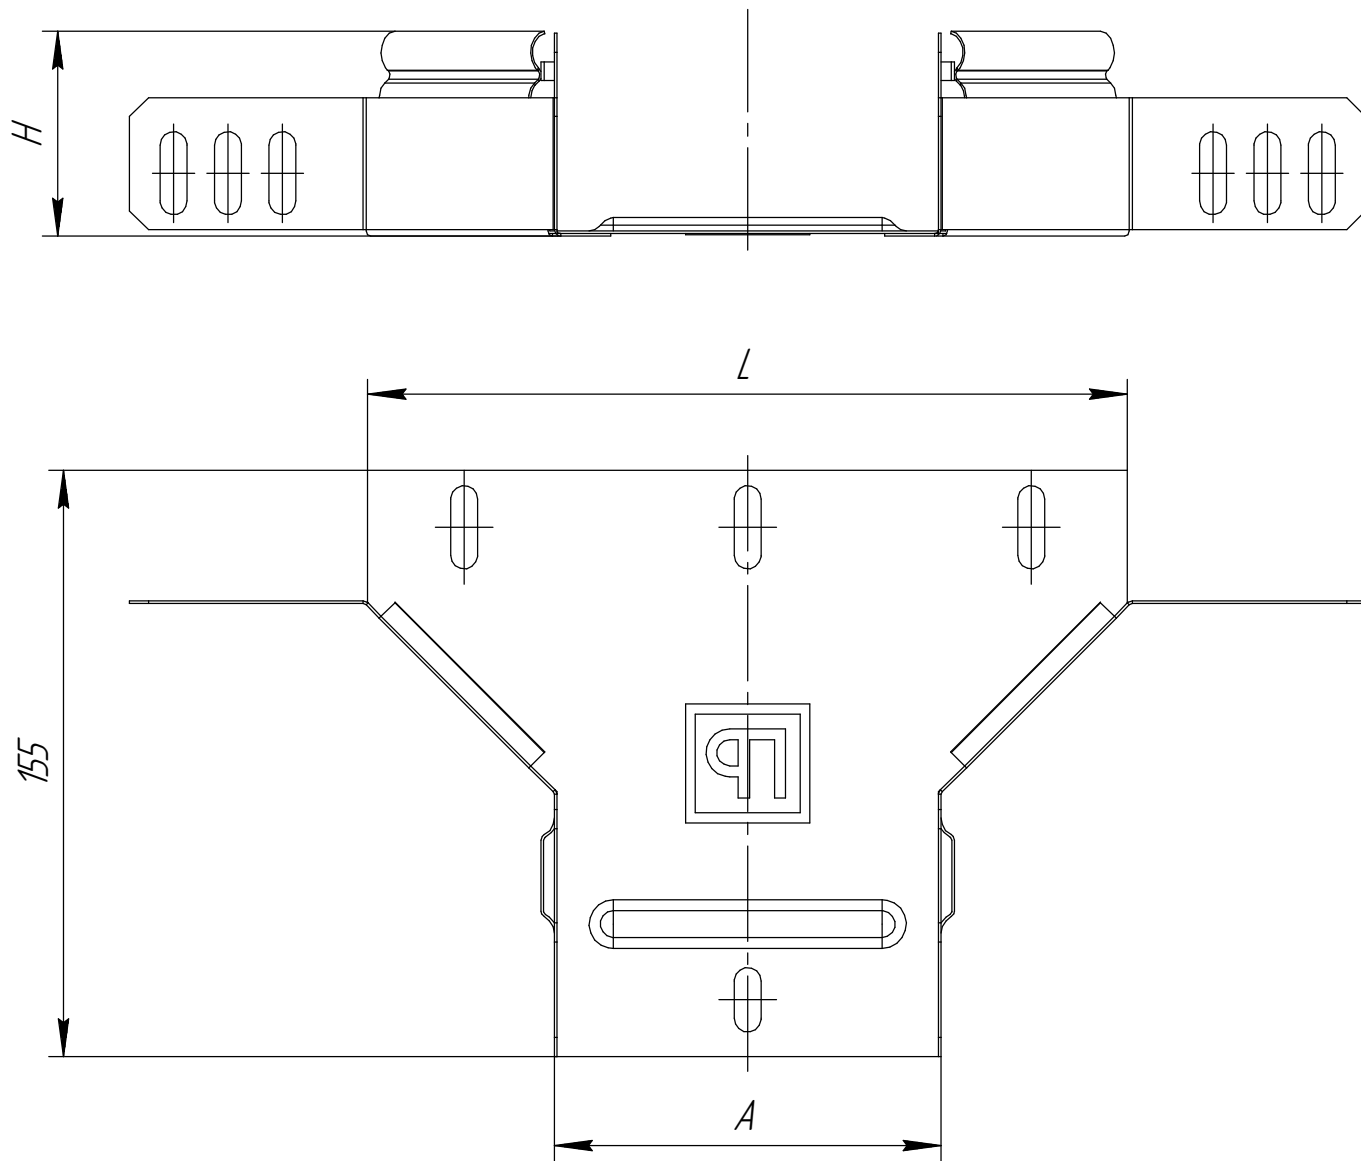

Промрукав
Русский производитель электрики

Ответвитель вертикальный Стандарт Промрукав

<i>Типоразмер АхН, мм</i>	<i>L, мм</i>	<i>Артикул SZ</i>	<i>Артикул HDZ</i>	<i>Артикул AISI 304</i>	<i>Артикул AISI 316</i>	<i>Артикул AISI 409</i>	<i>Артикул RAL</i>	<i>Количество в упаковке, шт.</i>
50x50	150	PR16.8230	PR16.1296	PR16.2556	PR16.4100	PR16.2615	-	1
100x50	200	PR16.8232	PR16.1279	PR16.2539	PR16.2569	PR16.2598	-	1
100x80	200	PR16.8234	PR16.1280	PR16.2540	PR16.2569	PR16.2599	-	1
100x100	200	PR16.8236	PR16.1278	PR16.2538	PR16.2568	PR16.2597	-	1
150x50	250	PR16.8238	PR16.1282	PR16.2542	PR16.2572	PR16.2601	-	1
150x80	250	PR16.8240	PR16.1283	PR16.2543	PR16.2573	PR16.2602	-	1
150x100	250	PR16.8242	PR16.1281	PR16.2541	PR16.2571	PR16.2600	-	1
200x50	300	PR16.8244	PR16.1285	PR16.2546	PR16.2575	PR16.2604	-	1
200x80	300	PR16.8246	PR16.1286	PR16.2545	PR16.2576	PR16.2605	-	1
200x100	300	PR16.8249	PR16.1284	PR16.2544	PR16.2574	PR16.2603	-	1
300x50	400	PR16.8251	PR16.1288	PR16.2548	PR16.2578	PR16.2607	-	1
300x80	400	PR16.8253	PR16.1289	PR16.2549	PR16.2579	PR16.2608	-	1
300x100	400	PR16.8255	PR16.1287	PR16.2547	PR16.2577	PR16.2606	-	1
400x50	500	PR16.8257	PR16.1291	PR16.2551	PR16.2581	PR16.2610	-	1
400x80	500	PR16.8259	PR16.1292	PR16.2552	PR16.2582	PR16.2611	-	1
400x100	500	PR16.8261	PR16.1290	PR16.2550	PR16.2580	PR16.2609	-	1
500x50	600	PR16.8263	PR16.1294	PR16.2554	PR16.2584	PR16.2613	-	1
500x80	600	PR16.8265	PR16.1295	PR16.2555	PR16.2585	PR16.2614	-	1
500x100	600	PR16.8267	PR16.1293	PR16.2553	PR16.2583	PR16.2612	-	1
600x50	700	PR16.8269	PR16.1298	PR16.2558	PR16.2587	PR16.2617	-	1
600x80	700	PR16.8271	PR16.1299	PR16.2559	PR16.2588	PR16.2618	-	1
600x100	700	PR16.8273	PR16.1297	PR16.2557	PR16.2586	PR16.2616	-	1